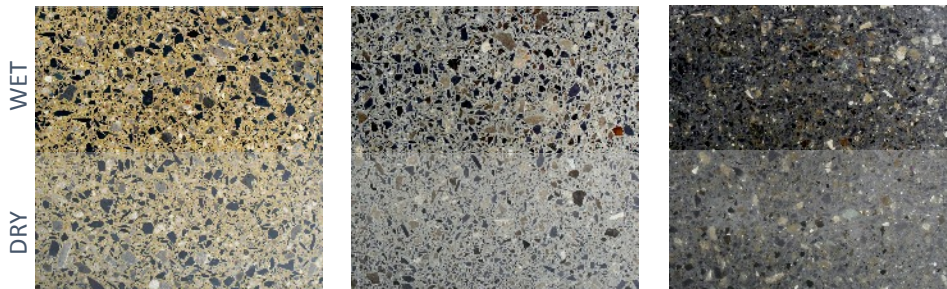

## PRODUCT INFORMATION

RPC Ltd produce smooth ground concrete paving to suit every requirement for pavements, including both commercial and domestic applications.

Cambrian Eco paving is manufactured from 65% recycled aggregates. Available in 4 different finishes: Supreme, High Ground, Medium Ground and Textured.

Available in 3 colour variations: Buff (BF), Natural (GY) and Charcoal (CH).

Our hydraulically-pressed precast concrete units are strong and durable and manufactured to strict tolerances under BS EN1339:2003 Precast Concrete Flag.

BUFF/NATURAL/CHARCOAL/RED colour: For example, the code for 600 x 300 x 50mm thick Cambrian Eco High Ground flag in Buff (BF) would be ECOHGH50BF

EDGE: SE - Square Edge, CH - Chamfered. For example, the code for 600 x 300 x 50mm thick Cambrian Eco High Ground flag in Buff (BF) Square Edge (SE) would be ECOHGHSE50BF

## STANDARD COLOURS

BUFF (BF)

NATURAL (GY)

CHARCOAL (CL)

Please note that the actual product colour may slightly vary, therefore we always advice to view product samples prior ordering. Other colours and sizes are available as a subject to consideration and lead times. For further assistance, please contact our Sales Office.